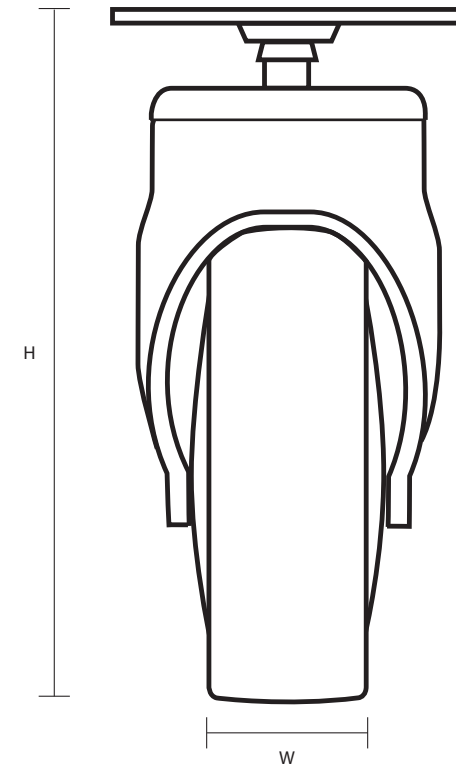

ES1004/B (100mm Slimline Swivel Braked Castor Grey Rubber Tyred Wheel)

Castor Dimensions - Key

| | | |
|----|--------------------------------|-------|
| D | Wheel Diameter | 100mm |
| L | Plate Dimension Length (mm) | 65mm |
| L1 | Plate Dimension Width (mm) | 65mm |
| C | Plate Hole Centers length (mm) | 47mm |
| C1 | Plate Hole Centers width (mm) | 47mm |
| D1 | Plate Hole Diameter (mm) | 5mm |
| H | Total Castor Height | 131mm |
| W | Tread Width (mm) | 23mm |
| R | Swivel Radius (mm) | 115mm |
| | | |