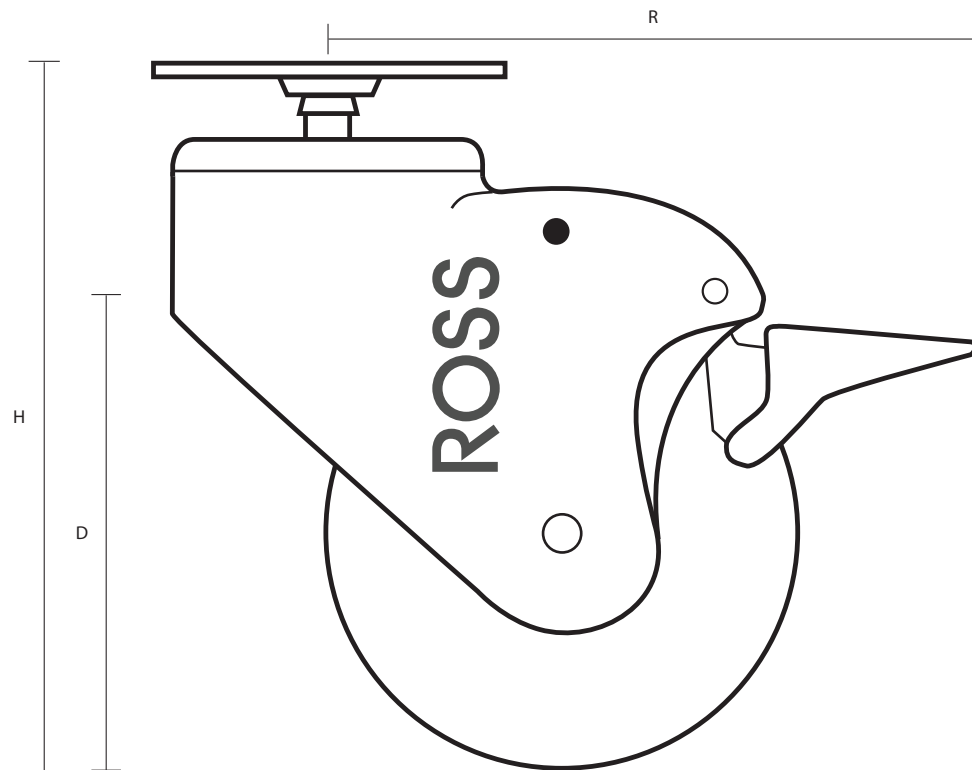

ES1004/B (100mm Slimline Swivel Braked Castor Grey Rubber Tyred Wheel)

Castor Dimensions - Key

| | | |
|----|--------------------------------|-------|
| D | Wheel Diameter | 100mm |
| L | Plate Dimension Length (mm) | 65mm |
| L1 | Plate Dimension Width (mm) | 65mm |
| C | Plate Hole Centers length (mm) | 47mm |
| C1 | Plate Hole Centers width (mm) | 47mm |
| D1 | Plate Hole Diameter (mm) | 5mm |
| H | Total Castor Height | 131mm |
| W | Tread Width (mm) | 23mm |
| R | Swivel Radius (mm) | 115mm |
| | | |