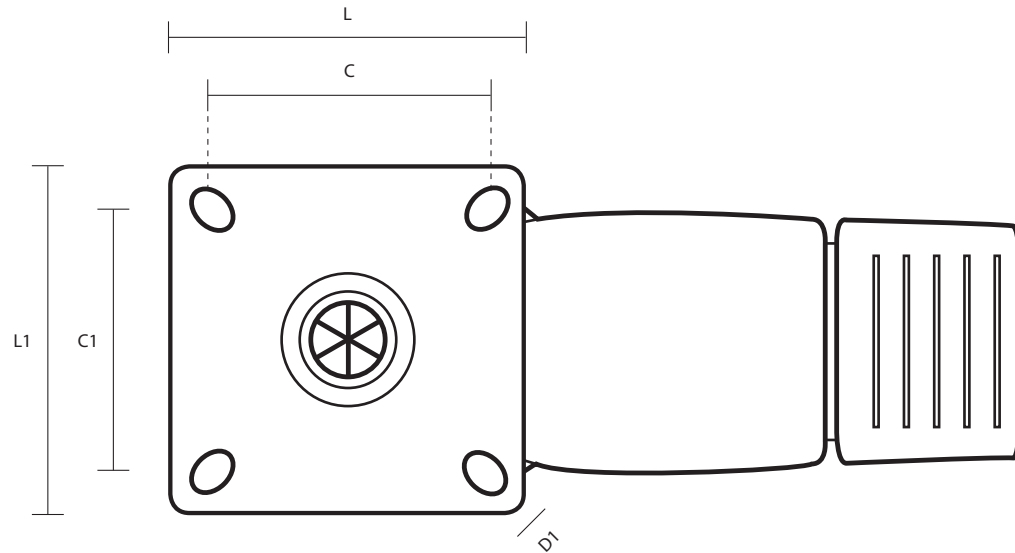

ES1004/B (100mm Slimline Swivel Braked Castor Grey Rubber Tyred Wheel)

Castor Dimensions - Key

| | | |
|----|--------------------------------|-------|
| D | Wheel Diameter | 100mm |
| L | Plate Dimension Length (mm) | 65mm |
| L1 | Plate Dimension Width (mm) | 65mm |
| C | Plate Hole Centers length (mm) | 47mm |
| C1 | Plate Hole Centers width (mm) | 47mm |
| D1 | Plate Hole Diameter (mm) | 5mm |
| H | Total Castor Height | 131mm |
| W | Tread Width (mm) | 23mm |
| R | Swivel Radius (mm) | 115mm |
| | | |